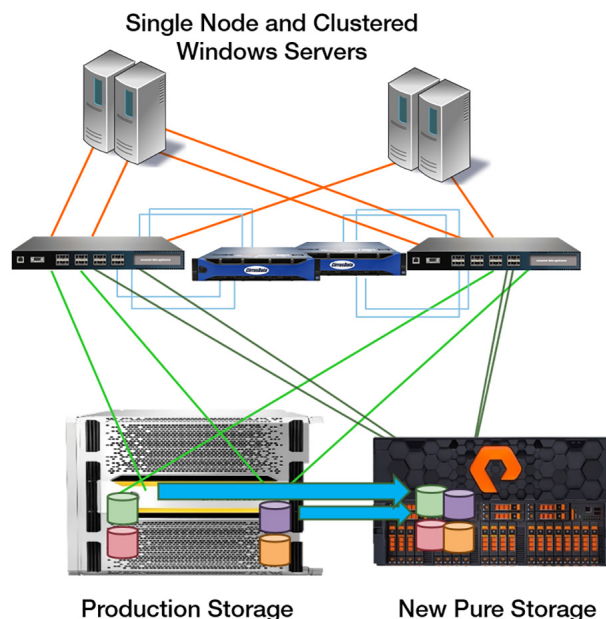

"DMS is a great migration tool with many tunable parameters to ensure migrations are done quickly and cutovers are completed within downtime windows. Tremendous team effort."

-- Storage Specialist

THE CHALLENGE

All of this means they are sensitive to downtime and have to keep pace for their dynamic community. This county chose to upgrade their IT infrastructure with state-of-the-art all-flash storage from Pure Storage and they needed to move to it quickly with minimal downtime.

THE SOLUTION

Pure Storage chose to use Cirrus Data Solutions to seamlessly migrate from their legacy HPE 3Par array to their new X70 FlashArray.

The project consisted of the most critical SQL databases run on two node clusters which needed to be moved to the Pure X70 Storage for improved customer responsiveness and best application performance. Cirrus Data quickly and efficiently moved the data to the new Pure Array.

The county was very happy and stated "DMS is a great migration tool with many tunable parameters to ensure migrations are done quickly and cutovers are completed within downtime windows. They migrated data to Pure Storage platform quickly and efficiently. Tremendous team effort."